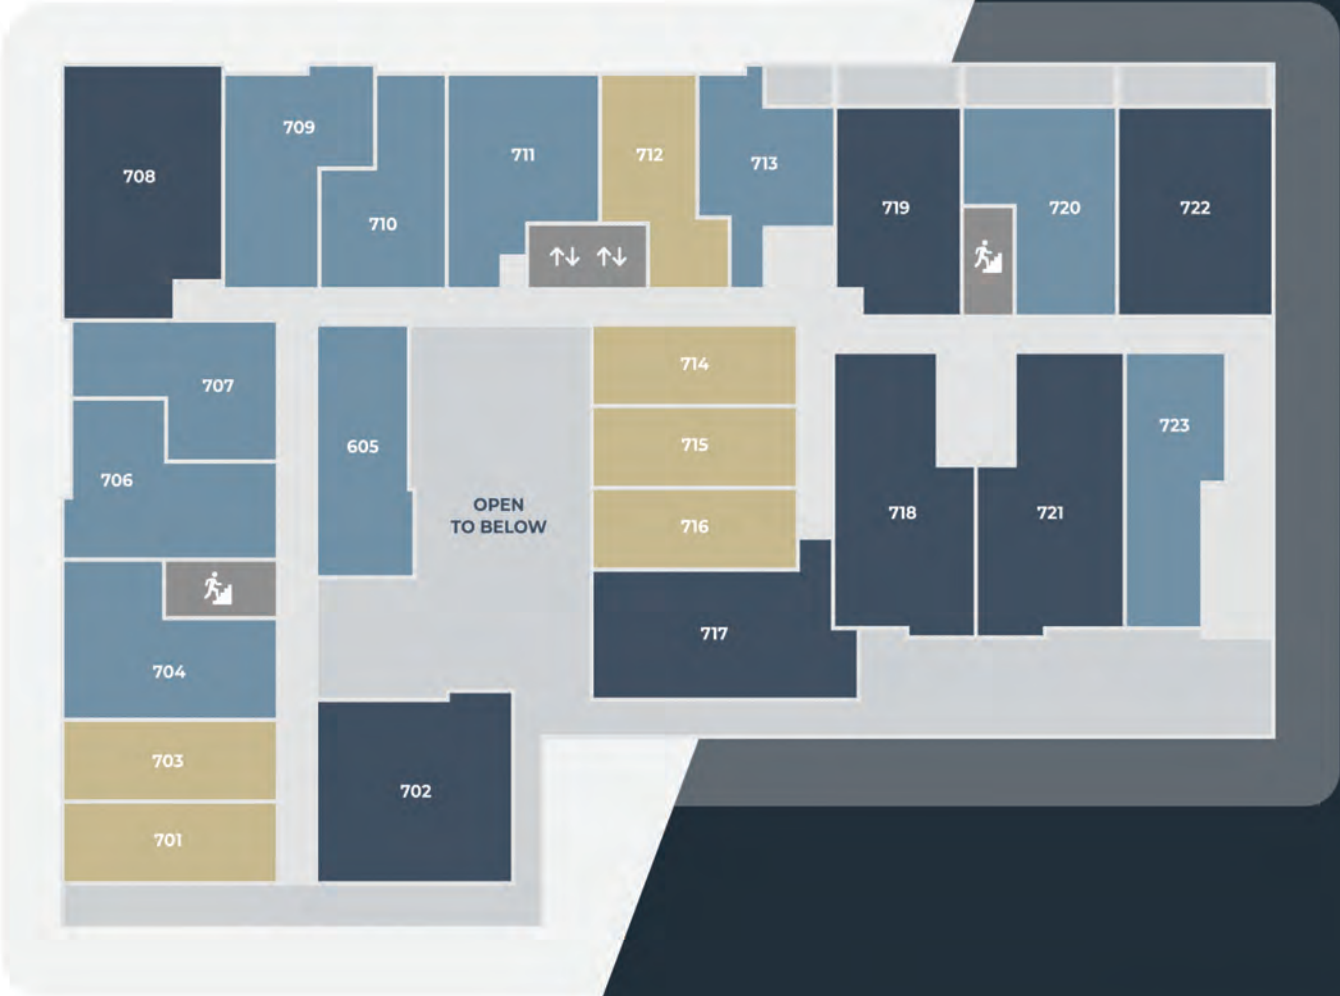

LANTANA UPTOWN

16TH STREET

7TH FLOOR

- STUDIO
- 1 BEDROOM
- 2 BEDROOMS

LANTANA UPTOWN.COM

625 16TH STREET, OAKLAND, CALIFORNIA | 🏠 ♿ 🐾